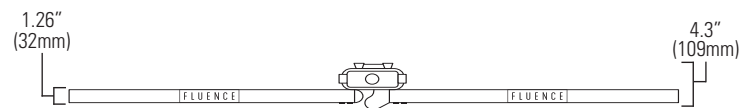

[SIDE VIEW]