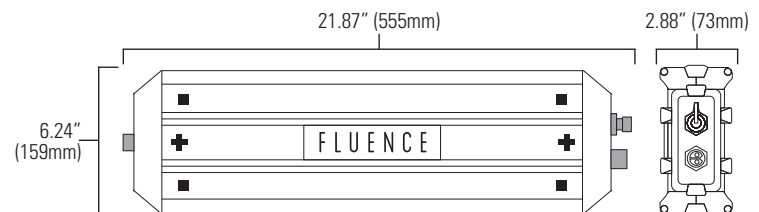

[PSE POWER SUPPLY]