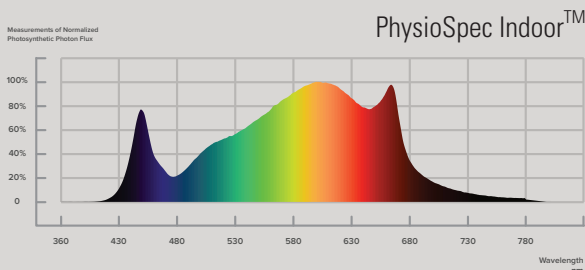

SPECIFICATIONS

Light Source	LED
Spectrum	PhysioSpec Indoor™
Light Output PPF	1700 µmol/s
Efficacy	2.7 µmol/J @ 230V AC
AC Input Power	632W @ 230V AC
AC Input Voltage	120-277V AC, 347-480V AC, 50/60Hz
Light Distribution	120°
Mounting Height	6" - 12" (15.2-30.5cm) Above Canopy
Thermal Management	Passive
Max. Ambient Temperature	95°F / 35°C
Dimming	10 V-Source
Total Harmonic Distortion (THD)	< 10%
Lifetime	L90: > 50,000hrs
IP Rating	IP66
Certifications	CE, UL 8800, UL 1598 Wet Location, DLC
Warranty	5 Year Standard Warranty

NOMINAL ELECTRICAL AC INPUT*

AC VOLTAGE	120V	208V	230V	277V	347V	400V	480V
AC Current	5.42 A	3.05 A	2.75 A	2.27 A	1.87 A	1.62 A	1.34 A
AC Power	650 W	634 W	632 W	629 W	648 W	647 W	646 W
Power Factor	0.997	0.99	0.989	0.979	0.995	0.99	0.974

* At 77°F (25°C) ambient temperature

SPECTRA