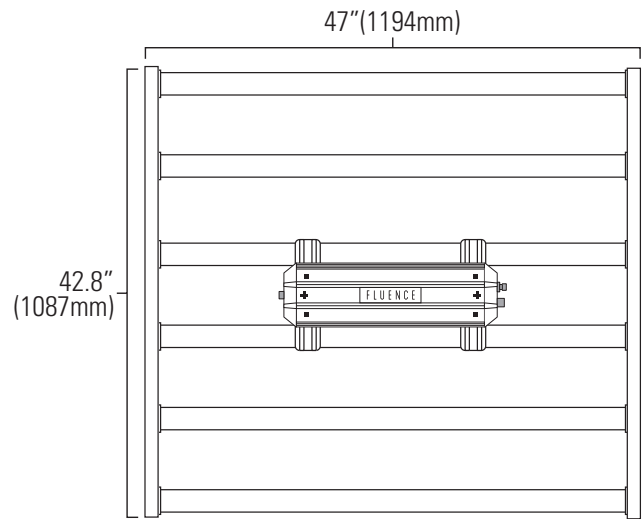

DIMENSIONS

Part	Length	Width	Height	Weight
SPYDR 2i 47" Light Fixture	47" 1194mm	42.80" 1087mm	1.26" 32mm	16.7 lbs 7.6 kg
PSE Power Supply 632W AC	21.87" 555mm	6.24" 159mm	2.88" 73mm	11.0 lbs 5.0 kg

[TOP VIEW]